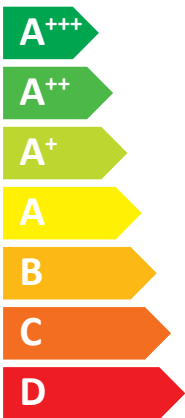

### HP EXTERNAL UNIT R32/004 HP IDU DOMUS L61/ 04-10

**A++**

**A+**

Two sound power level icons. The top one shows a speaker icon with the text "38 dB". The bottom one shows a speaker icon pointing towards a house icon with the text "56 dB".

A legend for power capacity with three colored squares: dark blue for "3 kW", medium blue for "4 kW", and light blue for "5 kW".

An icon representing energy saving, showing a clock face with a dashed circle and a stack of coins with an arrow pointing down towards it.