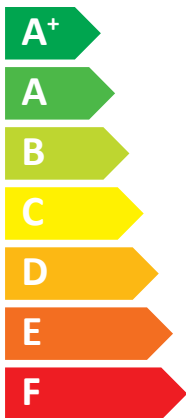

### HP EXTERNAL UNIT R32/004 HP IDU DOMUS L61/ 04-10

**A++**

**A+**

Two sound power level icons. The top one shows a speaker icon with the text "38 dB". The bottom one shows a speaker icon pointing towards a house icon with the text "56 dB".

A legend for power capacity with three colored squares: dark blue for "3 kW", medium blue for "4 kW", and light blue for "5 kW".

An icon representing energy saving, showing a clock face with a dashed circle and a stack of coins with an arrow pointing down towards it.