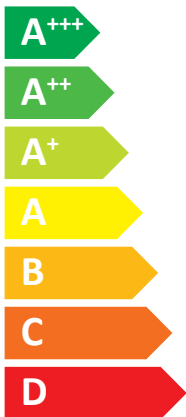

ENERG

енергия · ενεργεια

RIELLO

HP EXTERNAL UNIT R32/004 HP IDU DOMUS M31/ 04-10

A⁺⁺

A⁺

Two icons showing sound power levels: a speaker icon with a house inside and the text "38 dB", and a house icon with a speaker inside and the text "56 dB".

A legend for power capacity with three colored squares: dark blue for "3 kW", medium blue for "4 kW", and light blue for "5 kW".