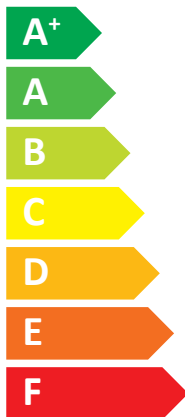

### HP EXTERNAL UNIT R32/004 HP IDU DOMUS M31/ 04-10

**A<sup>++</sup>**

**A<sup>+</sup>**

Two icons showing sound power levels: a speaker icon with a house inside and the text "38 dB", and a house icon with a speaker inside and the text "56 dB".

A legend for power capacity with three colored squares: dark blue for "3 kW", medium blue for "4 kW", and light blue for "5 kW".