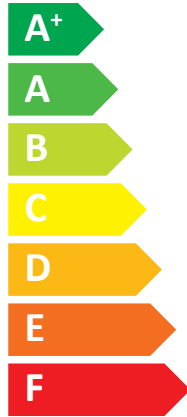

ENERG
енергия · ενέργεια

RIELLO

HP EXTERNAL UNIT R32/004
HP IDU DOMUS L31/ 04-10

A++

A+

Two icons showing sound power levels: a speaker icon with a house inside labeled **38 dB**, and a house icon with a speaker inside labeled **56 dB**.

Legend for power capacity in kW, shown as colored squares: dark blue for 3 kW, medium blue for 4 kW, and light blue for 5 kW.

Icon representing energy saving, showing a clock face with a dashed line and a stack of coins with an arrow pointing down.