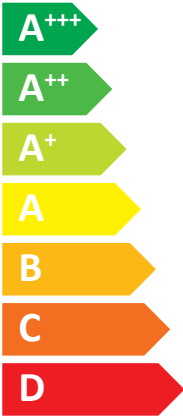

ENERG
енергия · ενέργεια

RIELLO

HP EXTERNAL UNIT R32/004
HP IDU DOMUS L31/ 04-10

A++

A+

Two icons showing sound power levels: a speaker icon with a house inside labeled **38 dB**, and a house icon with a speaker inside labeled **56 dB**.

Legend for power capacity in kW, shown as colored squares: dark blue for 3 kW, medium blue for 4 kW, and light blue for 5 kW.

Icon representing energy saving, showing a clock face with a dashed line and a stack of coins with an arrow pointing down.