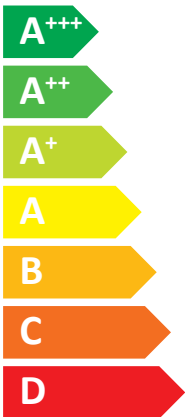

ENERG

енергия · ενέργεια

RIELLO

HP EXTERNAL UNIT R32/004 HP IDU DOMUS M61/ 04-10

A⁺⁺

A⁺

Two icons showing sound power levels: a speaker icon with a house inside and the text "38 dB", and a house icon with a speaker inside and the text "56 dB".

Legend for power output in kW, shown as colored squares: dark blue for 3 kW, medium blue for 4 kW, and light blue for 5 kW.

Icon representing energy consumption, showing a clock face and a stack of coins with an arrow pointing to it.