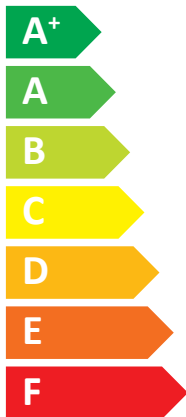

ENERG

енергия · ενέργεια

RIELLO

HP EXTERNAL UNIT R32/004 HP IDU DOMUS M61/ 04-10

A⁺⁺

A⁺

Two icons showing sound power levels: a speaker icon with a house inside and the text "38 dB", and a house icon with a speaker inside and the text "56 dB".

Legend for power output in kW, shown as colored squares: dark blue for 3 kW, medium blue for 4 kW, and light blue for 5 kW.

Icon representing energy consumption, showing a clock face and a stack of coins with an arrow pointing to it.