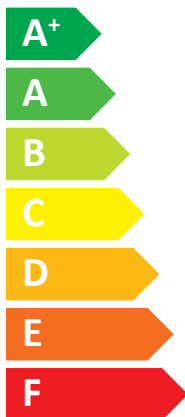

### HP EXTERNAL UNIT R32/006 HP IDU DOMUS M61/ 04-10

**A<sup>++</sup>**

**A<sup>+</sup>**

Two icons showing sound power levels. The top icon shows a speaker inside a house with the text "38 dB". The bottom icon shows a speaker outside a house with the text "58 dB".

Legend for power consumption in kW, shown as colored squares: dark blue for 4 kW, medium blue for 6 kW, and light blue for 5 kW.

Icon representing energy saving, showing a clock and a coin with an arrow pointing to it.