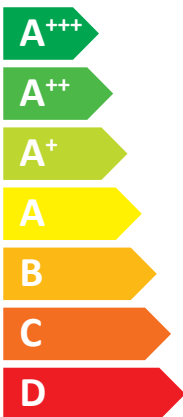

ENERG

енергия · ενεργεια

RIELLO

HP EXTERNAL UNIT R32/006 HP IDU DOMUS M61/ 04-10

A⁺⁺

A⁺

Two icons showing sound power levels. The top icon shows a speaker inside a house with the text "38 dB". The bottom icon shows a speaker outside a house with the text "58 dB".

Legend for power consumption in kW, shown as colored squares: dark blue for 4 kW, medium blue for 6 kW, and light blue for 5 kW.

Icon representing energy saving, showing a clock and a coin with an arrow pointing to it.