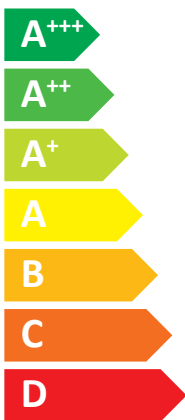

ENERG

енергия · ενεργεια

RIELLO

HP EXTERNAL UNIT R32/006 HP IDU DOMUS L31/ 04-10

A⁺⁺

A⁺

Two icons showing sound power levels: a speaker icon with a house inside labeled **38 dB**, and a house icon with a speaker inside labeled **58 dB**.

Legend for power capacity with colored squares: dark blue for **4 kW**, medium blue for **6 kW**, and light blue for **5 kW**.

Icon representing energy saving, showing a clock face and a stack of coins with an arrow pointing down.