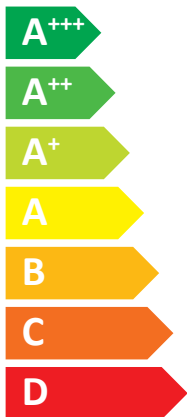

ENERG

енергия · ενεργεια

RIELLO

HP EXTERNAL UNIT R32/006
HP IDU DOMUS M31/ 04-10

A⁺⁺

A⁺

Two icons showing sound power levels: a speaker inside a house icon with the value 38 dB, and a speaker outside a house icon with the value 58 dB.

Legend for power output in kW, shown as colored squares: dark blue for 4 kW, medium blue for 6 kW, and light blue for 5 kW.

Icon representing energy saving, showing a clock face and a stack of coins with an arrow pointing down.