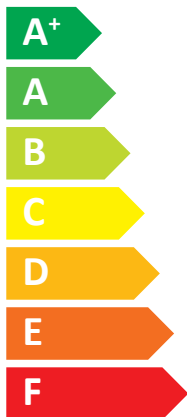

ENERG

енергия · ενεργεια

RIELLO

HP EXTERNAL UNIT R32/006
HP IDU DOMUS M31/ 04-10

A⁺⁺

A⁺

Two icons showing sound power levels: a speaker inside a house icon with the value 38 dB, and a speaker outside a house icon with the value 58 dB.

Legend for power output in kW, shown as colored squares: dark blue for 4 kW, medium blue for 6 kW, and light blue for 5 kW.

Icon representing energy saving, showing a clock face and a stack of coins with an arrow pointing down.