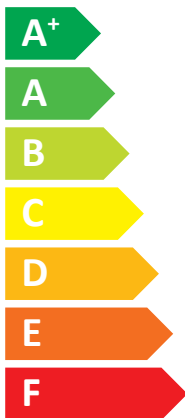

ENERG

енергия · ενεργεια

RIELLO

HP EXTERNAL UNIT R32/006 HP IDU DOMUS L61/ 04-10

A⁺⁺

A⁺

Two icons showing sound power levels. The top icon shows a house with a speaker and the text "38 dB". The bottom icon shows a house with a speaker and the text "58 dB".

Legend for power capacity with three colored squares: dark blue for "4 kW", medium blue for "6 kW", and light blue for "5 kW".

Icon representing energy saving, showing a clock and a stack of coins with an arrow pointing to it.