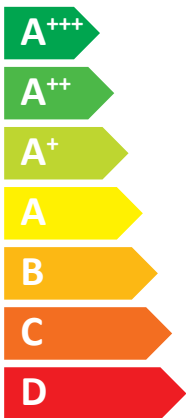

ENERG

енергия · ενεργεια

RIELLO

HP EXTERNAL UNIT R32/006 HP IDU DOMUS L61/ 04-10

A⁺⁺

A⁺

Two icons showing sound power levels. The top icon shows a house with a speaker and the text "38 dB". The bottom icon shows a house with a speaker and the text "58 dB".

Legend for power capacity with three colored squares: dark blue for "4 kW", medium blue for "6 kW", and light blue for "5 kW".

Icon representing energy saving, showing a clock and a stack of coins with an arrow pointing to it.