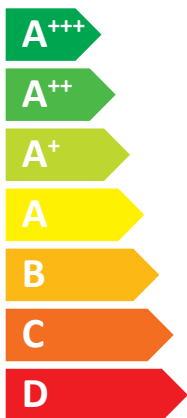

**ENERG**  
енергия · ενέργεια

**RIELLO**

HP EXTERNAL UNIT R32/008  
HP IDU DOMUS M61/ 04-10

**A<sup>++</sup>**

**A<sup>+</sup>**

Two icons showing sound power levels: a speaker icon with a house inside and the text "40 dB", and a house icon with a speaker inside and the text "59 dB".

Legend for power capacity with three colored squares: dark blue for "6 kW", medium blue for "7 kW", and light blue for "8 kW".

Icon representing energy saving, showing a clock face with a dashed circle and a stack of coins with an arrow pointing down.