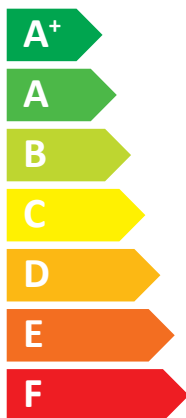

**ENERG**  
енергия · ενέργεια

**RIELLO**

HP EXTERNAL UNIT R32/008  
HP IDU DOMUS M61/ 04-10

**A<sup>++</sup>**

**A<sup>+</sup>**

Two icons showing sound power levels: a speaker icon with a house inside and the text "40 dB", and a house icon with a speaker inside and the text "59 dB".

Legend for power capacity with three colored squares: dark blue for "6 kW", medium blue for "7 kW", and light blue for "8 kW".

Icon representing energy saving, showing a clock face with a dashed circle and a stack of coins with an arrow pointing down.