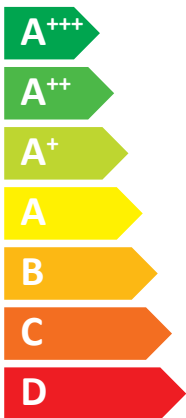

ENERG

енергия · ενέργεια

RIELLO

HP EXTERNAL UNIT R32/008
HP IDU DOMUS L61/ 04-10

A⁺⁺

A⁺

Two icons showing sound power levels. The top icon shows a house with a speaker and the text "40 dB". The bottom icon shows a house with a speaker and the text "59 dB".

A legend for power capacity with three colored squares: dark blue for "6 kW", medium blue for "7 kW", and light blue for "8 kW".

An icon showing a clock face with a dashed circle and an arrow pointing to a stack of coins, representing energy savings.