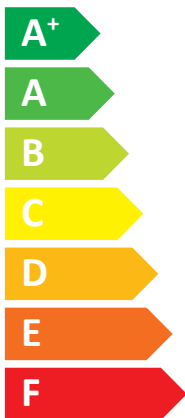

ENERG

енергия · ενέργεια

RIELLO

HP EXTERNAL UNIT R32/008
HP IDU DOMUS L61/ 04-10

A⁺⁺

A⁺

Two icons showing sound power levels. The top icon shows a house with a speaker and the text "40 dB". The bottom icon shows a house with a speaker and the text "59 dB".

A legend for power capacity with three colored squares: dark blue for "6 kW", medium blue for "7 kW", and light blue for "8 kW".

An icon showing a clock face with a dashed circle and an arrow pointing to a stack of coins, representing energy savings.