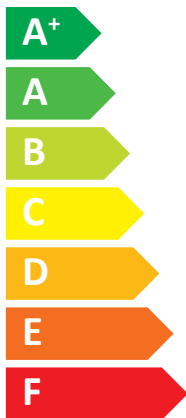

### HP EXTERNAL UNIT R32/010 HP IDU DOMUS L61/ 04-10

**A<sup>++</sup>**

**A<sup>+</sup>**

Two icons showing sound power levels. The top icon shows a speaker inside a house with the text "40 dB". The bottom icon shows a speaker outside a house with the text "60 dB".

A legend with three colored squares and their corresponding power outputs: a dark blue square for "7 kW", a medium blue square for "8 kW", and a light blue square for "9 kW".