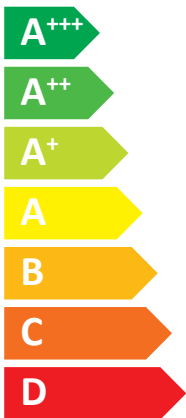

### HP EXTERNAL UNIT R32/010 HP IDU DOMUS L61/ 04-10

**A<sup>++</sup>**

**A<sup>+</sup>**

Two icons showing sound power levels. The top icon shows a speaker inside a house with the text "40 dB". The bottom icon shows a speaker outside a house with the text "60 dB".

A legend with three colored squares and their corresponding power outputs: a dark blue square for "7 kW", a medium blue square for "8 kW", and a light blue square for "9 kW".