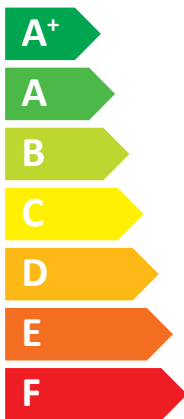

## RIELLO

HP EXTERNAL UNIT R32/010  
HP IDU DOMUS M61/ 04-10

**A<sup>++</sup>**

**A<sup>+</sup>**

Two icons showing sound power levels: a speaker icon with a house inside and the text "40 dB", and a house icon with a speaker inside and the text "60 dB".

Legend for power consumption in kW, shown as colored squares: dark blue for 7 kW, medium blue for 8 kW, and light blue for 9 kW.

Icon representing energy saving, showing a clock face and a stack of coins with an arrow pointing to it.