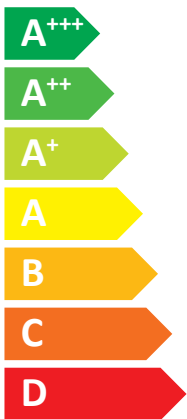

## RIELLO

HP EXTERNAL UNIT R32/010  
HP IDU DOMUS M61/ 04-10

**A<sup>++</sup>**

**A<sup>+</sup>**

Two icons showing sound power levels: a speaker icon with a house inside and the text "40 dB", and a house icon with a speaker inside and the text "60 dB".

Legend for power consumption in kW, shown as colored squares: dark blue for 7 kW, medium blue for 8 kW, and light blue for 9 kW.

Icon representing energy saving, showing a clock face and a stack of coins with an arrow pointing to it.