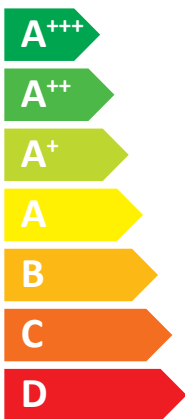

ENERG

енергия · ενεργεια

RIELLO

HP EXTERNAL UNIT R32/010 HP IDU DOMUS L31/ 04-10

A++

A+

Sound power level icons:

- 40 dB (Speaker icon)
- 60 dB (House icon)

Power output legend:

- 7 kW (Dark Blue)
- 8 kW (Medium Blue)
- 9 kW (Light Blue)

Energy saving icon: A clock with a coin and an arrow pointing to it, indicating energy savings.