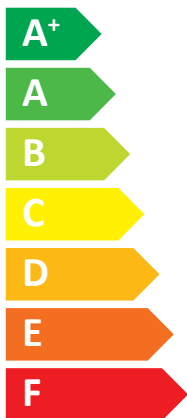

**ENERG**  
енергия · ενέργεια

**RIELLO**

HP EXTERNAL UNIT R32/010  
HP IDU DOMUS M31/ 04-10

**A<sup>++</sup>**

**A<sup>+</sup>**

Two icons showing sound power levels: a speaker icon with a house inside labeled **40 dB**, and a speaker icon with a house outside labeled **60 dB**.

Legend for power capacity in kW, shown as colored squares: dark blue for **7 kW**, medium blue for **8 kW**, and light blue for **9 kW**.

Icon representing energy saving, showing a clock face with a dashed line and a coin with an arrow pointing to it.