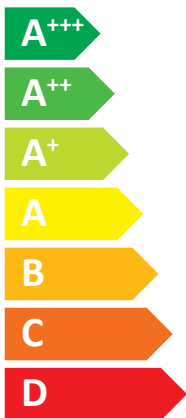

**ENERG**  
енергия · ενέργεια

**RIELLO**

HP EXTERNAL UNIT R32/010  
HP IDU DOMUS M31/ 04-10

**A<sup>++</sup>**

**A<sup>+</sup>**

Two icons showing sound power levels: a speaker icon with a house inside labeled **40 dB**, and a speaker icon with a house outside labeled **60 dB**.

Legend for power capacity in kW, shown as colored squares: dark blue for **7 kW**, medium blue for **8 kW**, and light blue for **9 kW**.

Icon representing energy saving, showing a clock face with a dashed line and a coin with an arrow pointing to it.