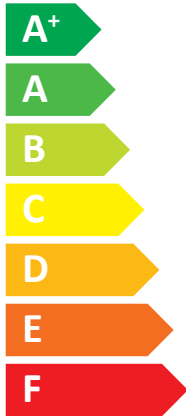

ENERG

енергия · ενεργεια

RIELLO

HP EXTERNAL UNIT R32/012 HP IDU DOMUS L61/ 12-16

A⁺⁺

A⁺

Two icons showing sound power levels. The top icon shows a house with a speaker and the text "42 dB". The bottom icon shows a house with a speaker and the text "64 dB".

Legend for power capacity with three colored squares: dark blue for "10 kW", medium blue for "12 kW", and light blue for "12 kW".

Icon showing a clock and a coin with an arrow pointing to it, representing energy saving.