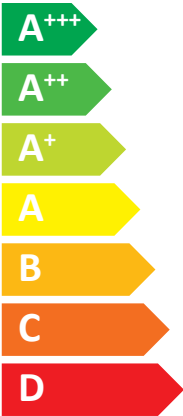

ENERG

енергия · ενεργεια

RIELLO

HP EXTERNAL UNIT R32/012 HP IDU DOMUS L61/ 12-16

A⁺⁺

A⁺

Two icons showing sound power levels. The top icon shows a house with a speaker and the text "42 dB". The bottom icon shows a house with a speaker and the text "64 dB".

Legend for power capacity with three colored squares: dark blue for "10 kW", medium blue for "12 kW", and light blue for "12 kW".

Icon showing a clock and a coin with an arrow pointing to it, representing energy saving.