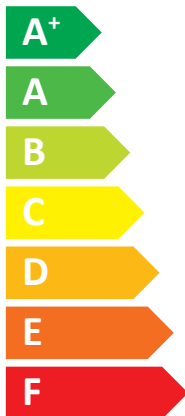

### HP EXTERNAL UNIT R32/014 HP IDU DOMUS L61/ 12-16

**A<sup>++</sup>**

**A<sup>+</sup>**

Two icons showing sound power levels: a speaker icon with a house inside and the text "44 dB", and a house icon with a speaker inside and the text "65 dB".

Legend for power capacity with three colored squares: dark blue for "11 kW", medium blue for "12 kW", and light blue for "14 kW".

Icon representing energy saving, showing a clock face with a dashed line and a stack of coins with an arrow pointing down.