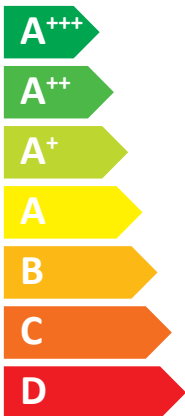

ENERG

енергия · ενεργεια

RIELLO

HP EXTERNAL UNIT R32/014 HP IDU DOMUS L61/ 12-16

A⁺⁺

A⁺

Two icons showing sound power levels: a speaker icon with a house inside and the text "44 dB", and a house icon with a speaker inside and the text "65 dB".

Legend for power capacity with three colored squares: dark blue for "11 kW", medium blue for "12 kW", and light blue for "14 kW".

Icon representing energy saving, showing a clock face with a dashed line and a stack of coins with an arrow pointing down.