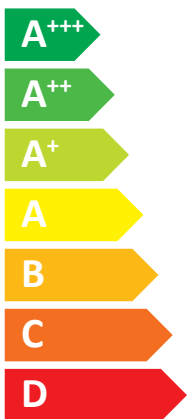

### HP EXTERNAL UNIT R32/016 HP IDU DOMUS L61/ 12-16

**A++**

**A+**

Two icons showing sound power levels. The top icon shows a house with a speaker and the text "44 dB". The bottom icon shows a house with a speaker and the text "68 dB".

A legend for power capacity with three colored squares: dark blue for "12 kW", medium blue for "13 kW", and light blue for "14 kW".

An icon showing a clock face with a dashed line and a coin, symbolizing energy saving or cost reduction.