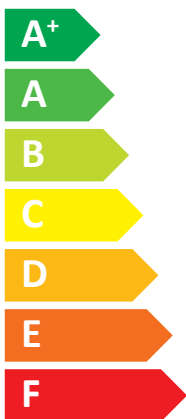

### HP EXTERNAL UNIT R32/016 HP IDU DOMUS L61/ 12-16

**A++**

**A+**

Two icons showing sound power levels. The top icon shows a house with a speaker and the text "44 dB". The bottom icon shows a house with a speaker and the text "68 dB".

A legend for power capacity with three colored squares: dark blue for "12 kW", medium blue for "13 kW", and light blue for "14 kW".

An icon showing a clock face with a dashed line and a coin, symbolizing energy saving or cost reduction.