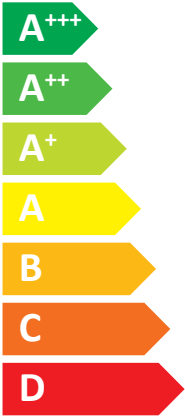

### HP EXTERNAL UNIT R32/012T HP IDU DOMUS L93/ 12-16

**A<sup>++</sup>**

**A<sup>+</sup>**

Two icons showing sound power levels. The top icon shows a house with a speaker and the text "42 dB". The bottom icon shows a house with a speaker and the text "64 dB".

Legend for power capacity with three colored squares: dark blue for "10 kW", medium blue for "12 kW", and light blue for "12 kW".

Icon showing a clock and a coin with an arrow pointing to it, representing energy saving or cost reduction.