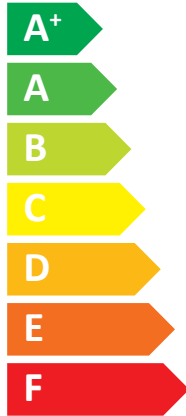

### HP EXTERNAL UNIT R32/012T HP IDU DOMUS L93/ 12-16

**A<sup>++</sup>**

**A<sup>+</sup>**

Two icons showing sound power levels. The top icon shows a house with a speaker and the text "42 dB". The bottom icon shows a house with a speaker and the text "64 dB".

Legend for power capacity with three colored squares: dark blue for "10 kW", medium blue for "12 kW", and light blue for "12 kW".

Icon showing a clock and a coin with an arrow pointing to it, representing energy saving or cost reduction.