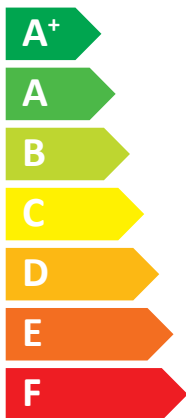

ENERG

енергия · ενεργεια

RIELLO

HP EXTERNAL UNIT R32/014T HP IDU DOMUS L93/ 12-16

A⁺⁺

A⁺

Two icons showing sound power levels: a speaker icon with a house inside and the text "44 dB", and a house icon with a speaker inside and the text "65 dB".

Legend for power consumption levels, shown as colored squares: dark blue for 11 kW, medium blue for 12 kW, and light blue for 14 kW.

Icon representing energy saving, showing a clock face and a stack of coins with an arrow pointing down.