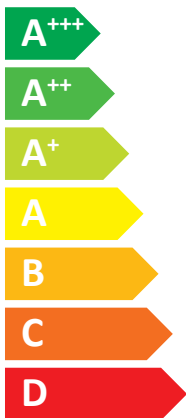

ENERG

енергия · ενεργεια

RIELLO

HP EXTERNAL UNIT R32/014T HP IDU DOMUS L93/ 12-16

A⁺⁺

A⁺

Two icons showing sound power levels: a speaker icon with a house inside and the text "44 dB", and a house icon with a speaker inside and the text "65 dB".

Legend for power consumption levels, shown as colored squares: dark blue for 11 kW, medium blue for 12 kW, and light blue for 14 kW.

Icon representing energy saving, showing a clock face and a stack of coins with an arrow pointing down.