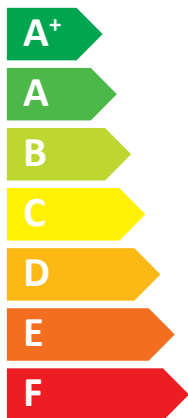

### Sprint In-Wall box 4 kW M

**A<sup>++</sup>**

**A**

Two icons showing sound power levels: a speaker icon with a house inside labeled **38 dB**, and a house icon with a speaker inside labeled **56 dB**.

Legend for power output options: **3 kW** (dark blue square), **4 kW** (medium blue square), and **5 kW** (light blue square).

Icon representing energy saving, showing a clock face and a stack of coins with an arrow pointing to it.