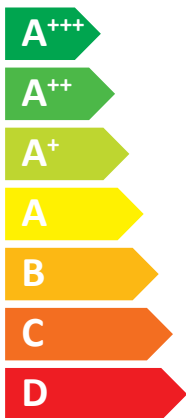

### Sprint In-Wall box 4 kW M

**A<sup>++</sup>**

**A**

Two icons showing sound power levels: a speaker icon with a house inside labeled **38 dB**, and a house icon with a speaker inside labeled **56 dB**.

Legend for power output options: **3 kW** (dark blue square), **4 kW** (medium blue square), and **5 kW** (light blue square).

Icon representing energy saving, showing a clock face and a stack of coins with an arrow pointing to it.