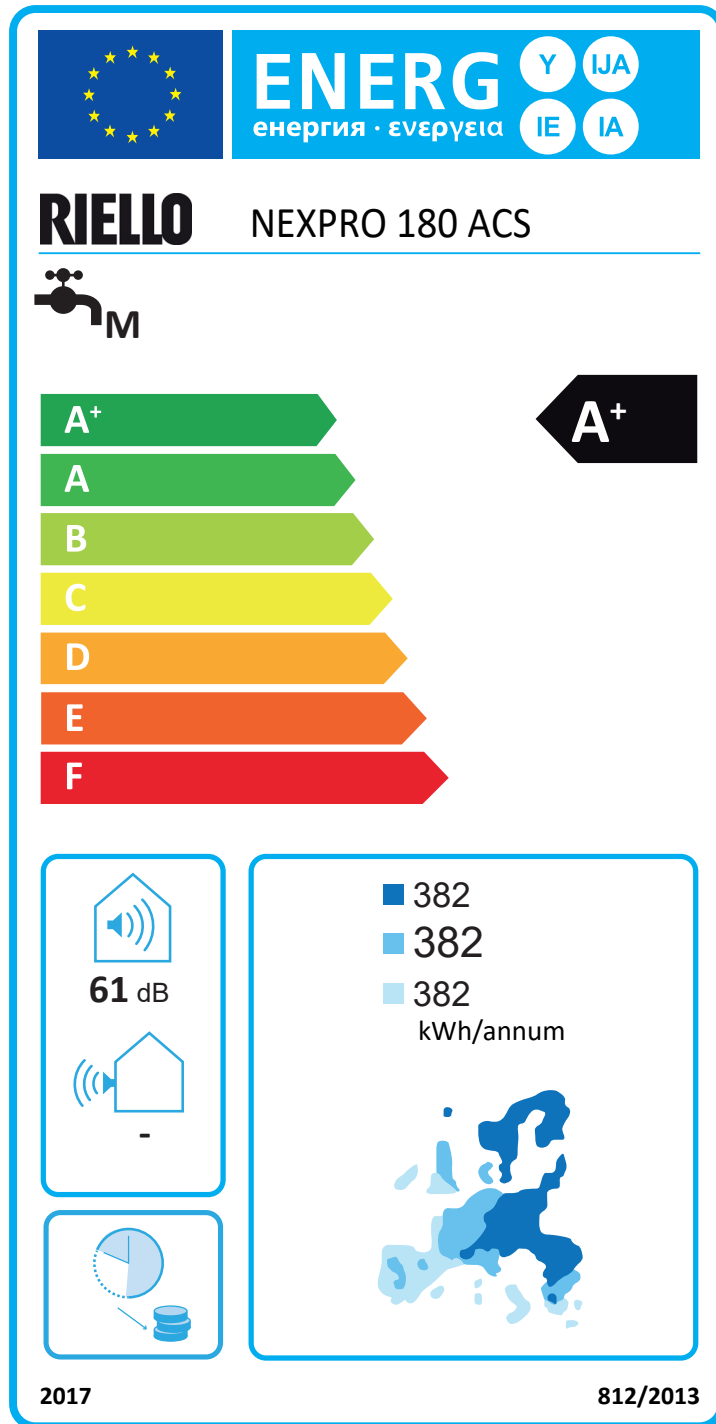

ERP labels with inside air

ERP labels with outside air