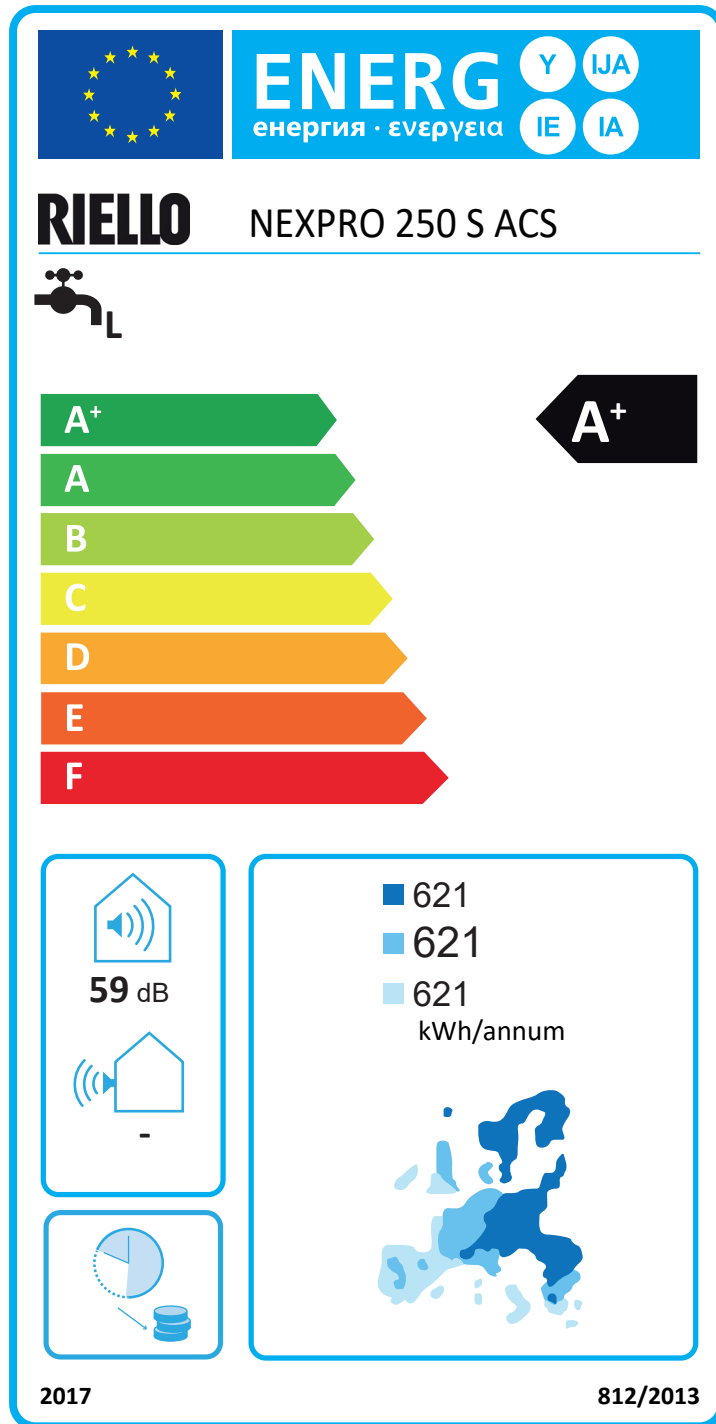

ERP labels with inside air

ERP labels with outside air