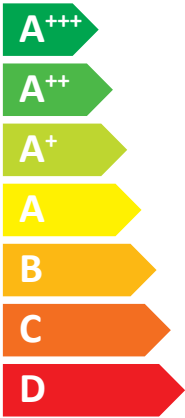

ENERG
енергия · ενεργεια

RIELLO

ADAPTO HYBRID START 3.5 - 25
cod.20225109

Two sound power level icons. The top one shows a house with a speaker icon and the text "47 dB". The bottom one shows a house with a speaker icon and the text "65 dB".

A legend for power consumption, showing three blue squares of different shades, each followed by the text "4 kW".