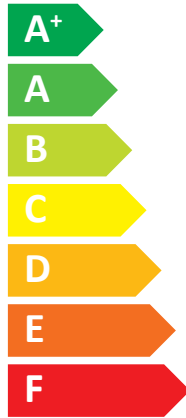

ENERG
енергия · ενεργεια

RIELLO

ADAPTO HYBRID START 3.5 - 25
cod.20225109

Two sound power level icons. The top one shows a house with a speaker icon and the text "47 dB". The bottom one shows a house with a speaker icon and the text "65 dB".

A legend for power consumption, showing three blue squares of different shades, each followed by the text "4 kW".