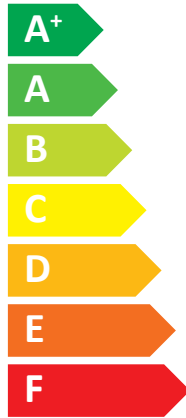

ENERG
енергия · ενεργεια

RIELLO

ADAPTO HYBRID START 3.5 - 30
cod.20225110

Two sound power level icons. The top one shows a house with a speaker icon and the text "47 dB". The bottom one shows a house with a speaker icon and the text "65 dB".

A legend for power consumption, showing three blue squares of different shades next to the text "4 kW".