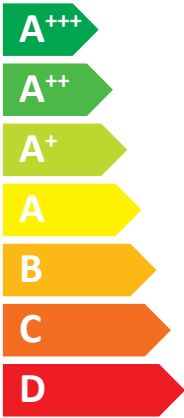

ENERG
енергия · ενεργεια

RIELLO

ADAPTO HYBRID START 3.5 - 30
cod.20225110

Two sound power level icons. The top one shows a house with a speaker icon and the text "47 dB". The bottom one shows a house with a speaker icon and the text "65 dB".

A legend for power consumption, showing three blue squares of different shades next to the text "4 kW".